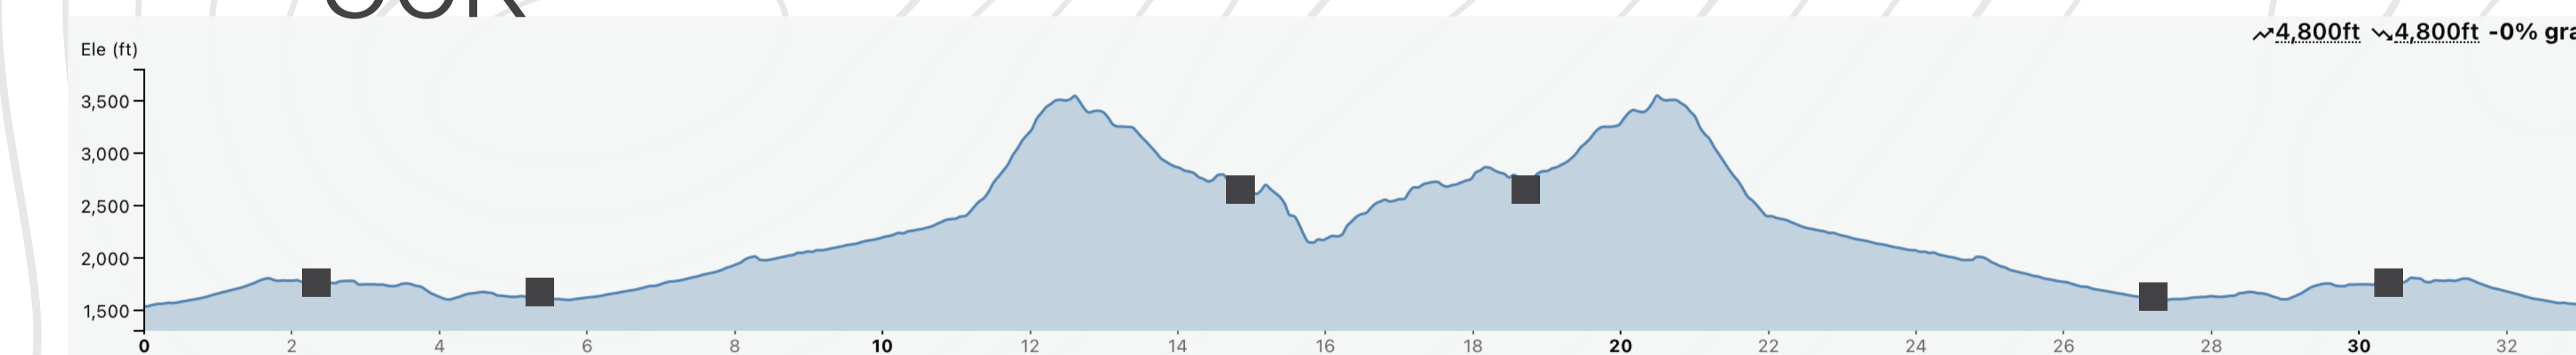

Shenandoah Acres

Start and Finish

2.1 miles to Kennedy Ridge

0.7 pavement, 1.4 gravel

Legend

50 miles & 50K

50 miles & 25K

25K only

all races

aid station 2- Stony Run Trail
50 Mile & 25K only

aid station 1/3/8- Kennedy Trail

aid station 4/7- Turkey Pen

aid station 5/6- Camp Marty at Slacks Overlook

50 mile

50k

25k