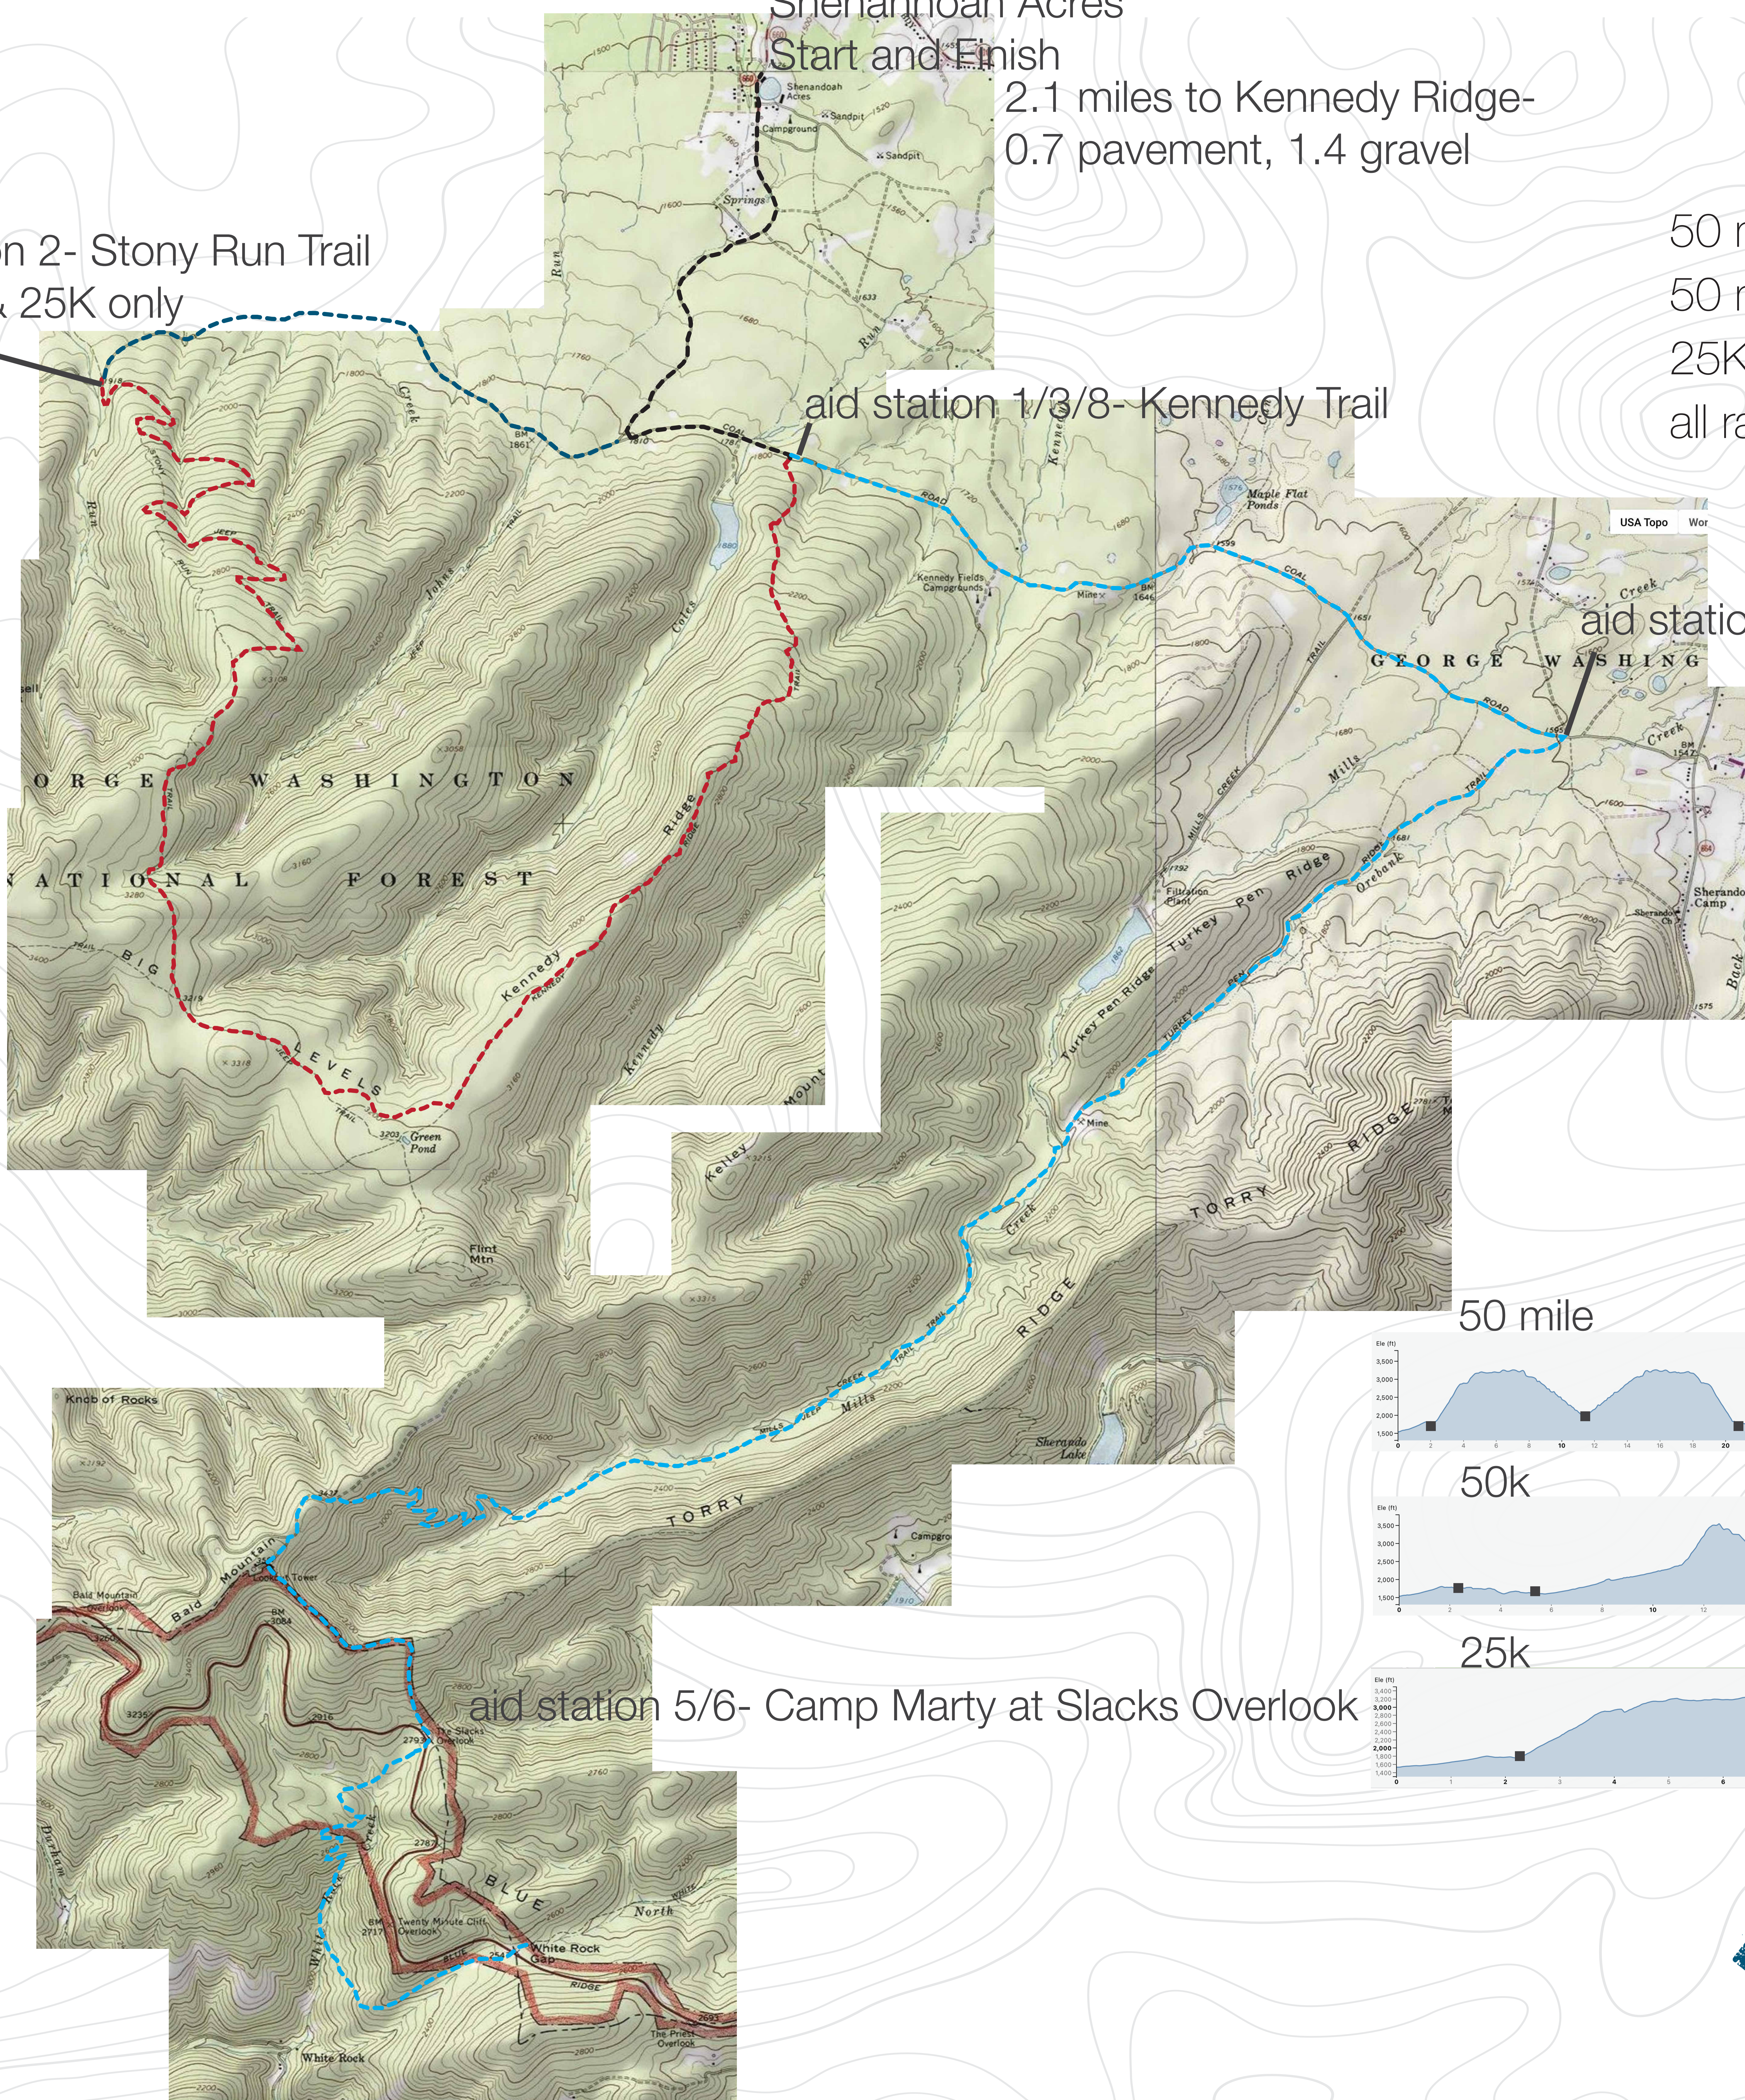

Shenandoah Acres

Start and Finish

2.1 miles to Kennedy Ridge

0.7 pavement, 1.4 gravel

Legend

50 miles & 50K

50 miles & 25K

25K only

all races

aid station 2- Stony Run Trail
50 Mile & 25K only

aid station 1/3/8- Kennedy Trail

aid station 4/7- Turkey Pen

aid station 5/6- Camp Marty at Slacks Overlook

50 mile

50k

25k